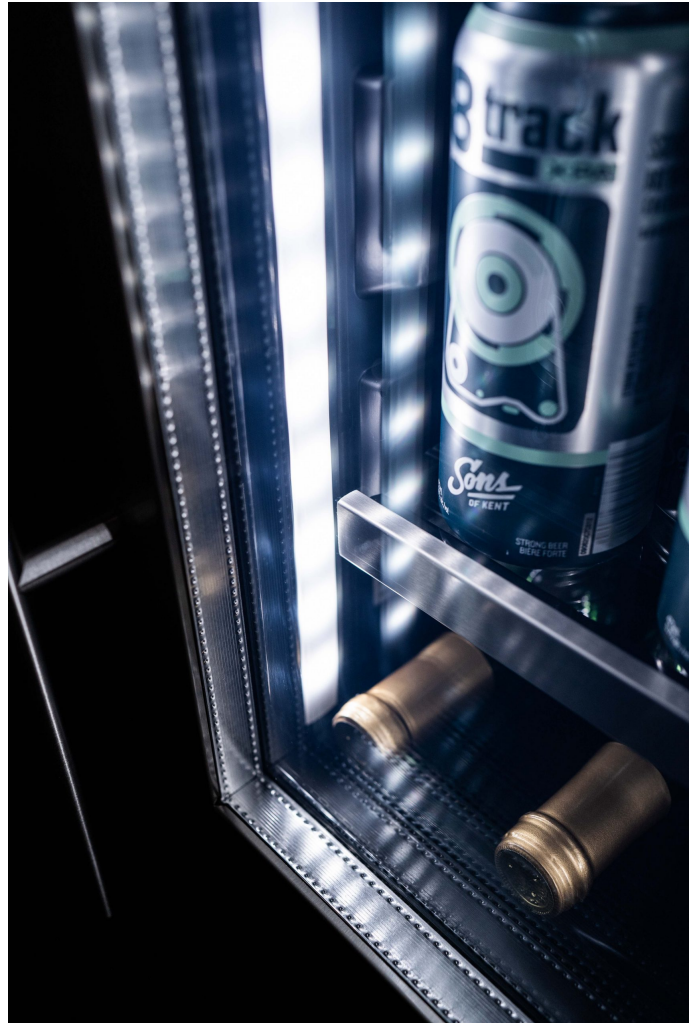

Silhouette - 3.1 cu. ft. Built-In Under Counter Beverage Center

FEATURES

- Built-in beverage center stores up to 7 bottles of wine and up to 66 - 355 mL cans
- Temperature range: 34F - 50F (1C - 10C)
- Pro-vection cooling uses an always on whisper quiet fan to circulate the air to maintain an even temperature
- Digital thermostat with seamless capacitive touch controls
- Choose between 2 interior lighting colors: Arctic White or Azure Blue
- Perimetrical LED lighting casts a warm glow and includes 4 lighting options
- Pro-glide: anti-vibration, full extension shelving
- Premium door design includes dual pane, Low-E Argon-filled glass
- Reversible door for left or right hand swing
- Integrated, hidden hinge
- Ergonomic handle is now 20% longer
- Temperature recall, door ajar alarm, temperature alarm, sabbath mode
- Pro Security: integrated door lock
- Quiet operation 39 db
- 304 grade stainless steel

Silhouette

SPRBC031D1SS

SPECIFICATIONS

Cooling Zones	Single Zone
Brands	Silhouette Professional
Door Finish	Glass, Stainless Steel
Width	15 inch

SHIPPING INFORMATION

Unit Dimensions:

Width	14.9"	37.85 cm
Depth	23.8"	60.45 cm
Height	34.25"	87.00 cm